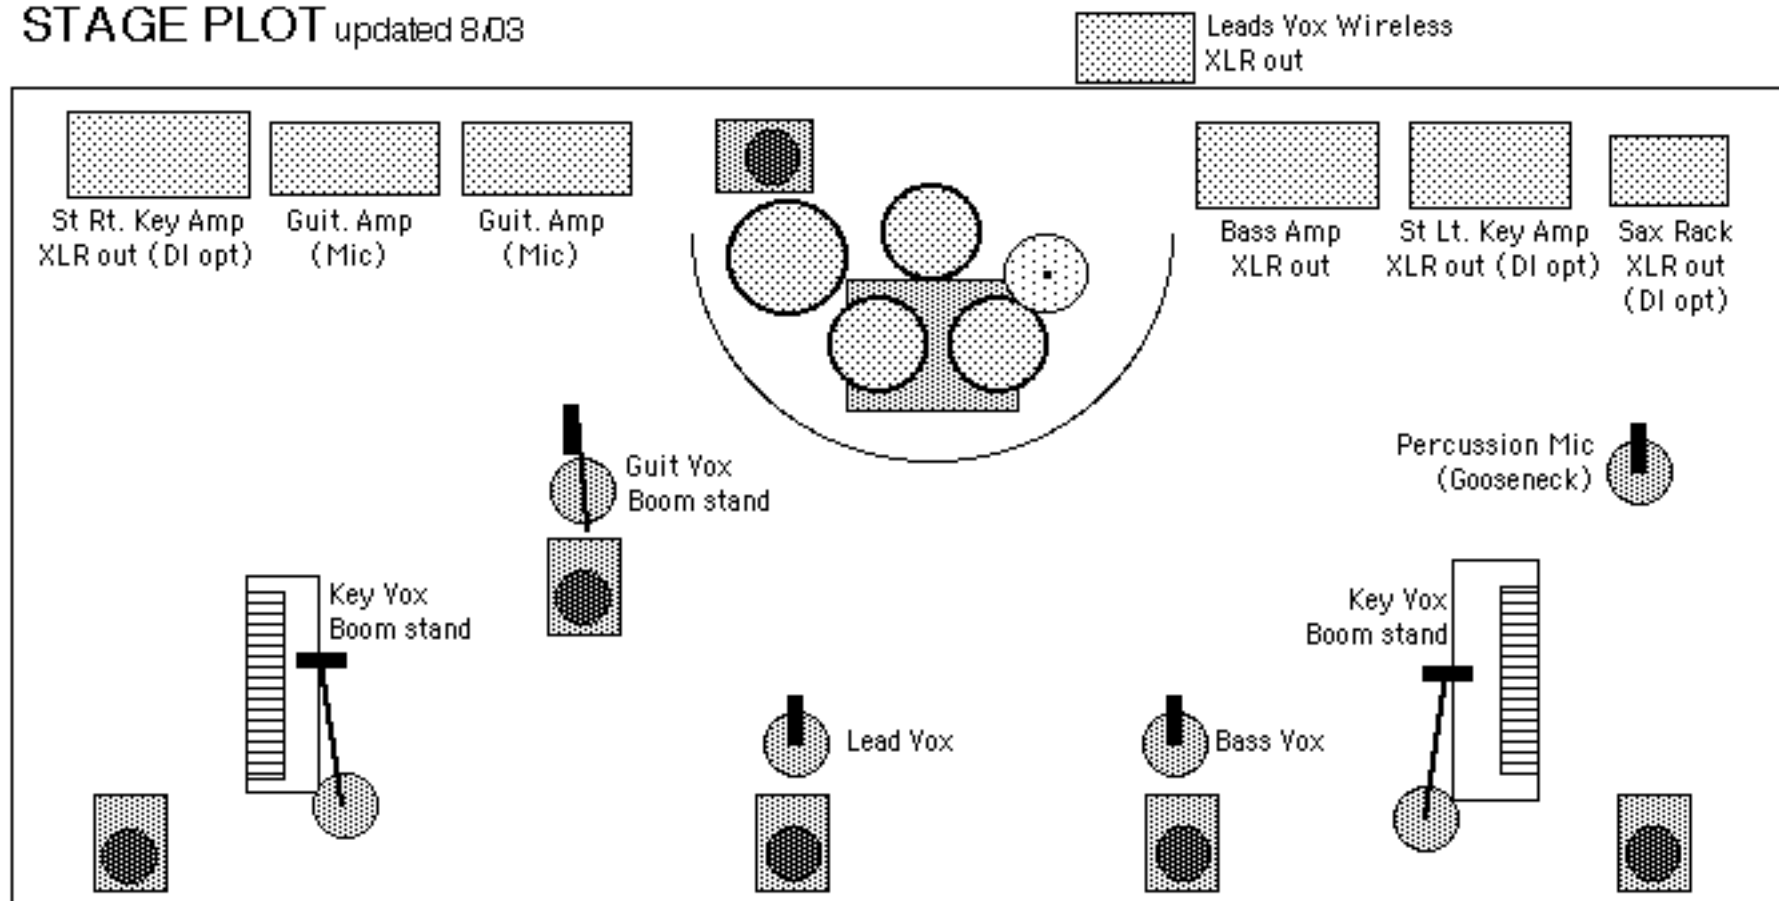

RHYTHM CITY

STAGE PLOT updated 8/03

Vocals:

- Lead vox Ctr. Stg. (Band to provide wireless - spare Beta 58 would be nice)
- Key vox Stg. Rt. -Beta 58
- Guit. vox Stg. Rt. -Beta 58
- Bass vox Stg. Lt. -Beta 58
- Key vox Stg. Lt. -Beta 58

Instruments:

- Perc. Stg. Lt. - 57, 421, etc
- Sax FX Rack, XLR out (D.I. opt)
- Key amp. Stg Rt, XLR out (D.I. opt)
- Key amp. Stg. Lt, XLR out (D.I. opt)
- Guit. amp Stg. Rt - 57 etc
- Guit. amp Stg. Lt - 57 etc
- Bass amp Stg Lt. XLR out

Drums:

- Floor Tom
- Rack Tom
- Hat
- Snare
- Kick

Monitors:

- Three mixes minimum:
- #1 Lead Vocal at lead wedge
- #2 All vocals at other vocal wedges
- #3 Kick, Snare at drum monitor